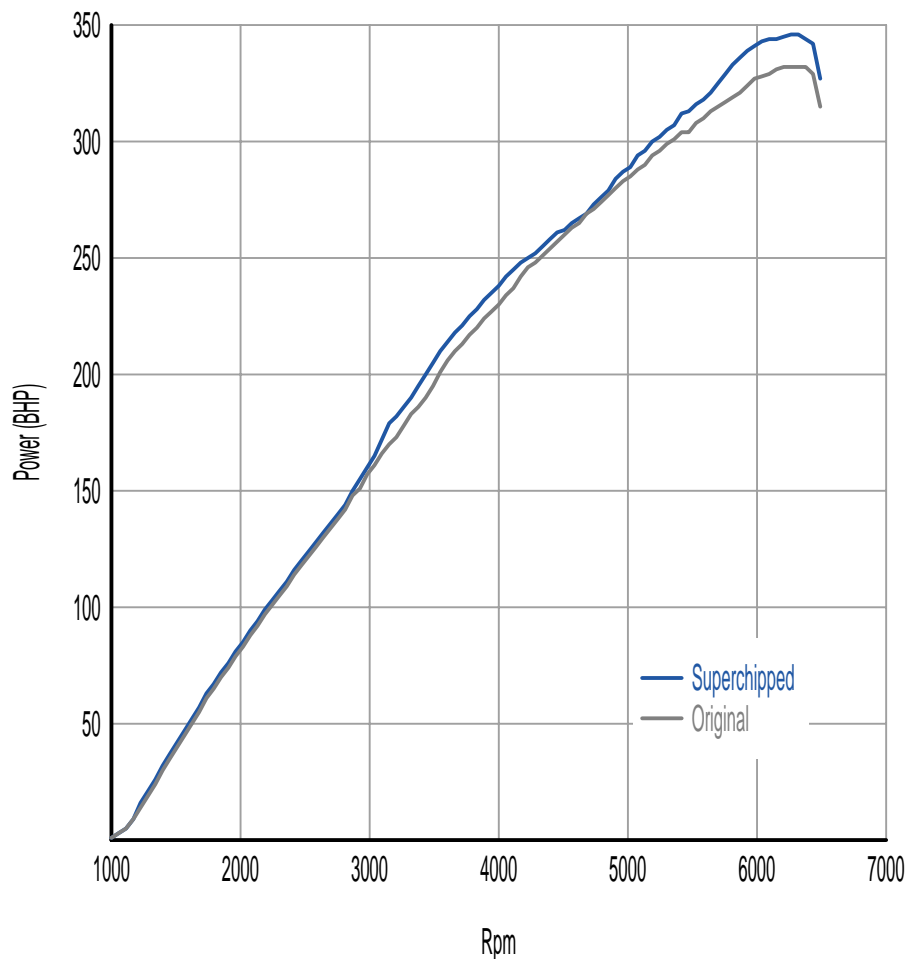

Power

15 BHP increase @ 5838 Rpm

Superchipped Max 346 BHP @ 6291 Rpm

Original Max 332 BHP @ 6348 Rpm

Torque

20 Nm increase @ 3117 Rpm

Superchipped Max 428 Nm @ 3854 Rpm

Original Max 417 Nm @ 4194 Rpm